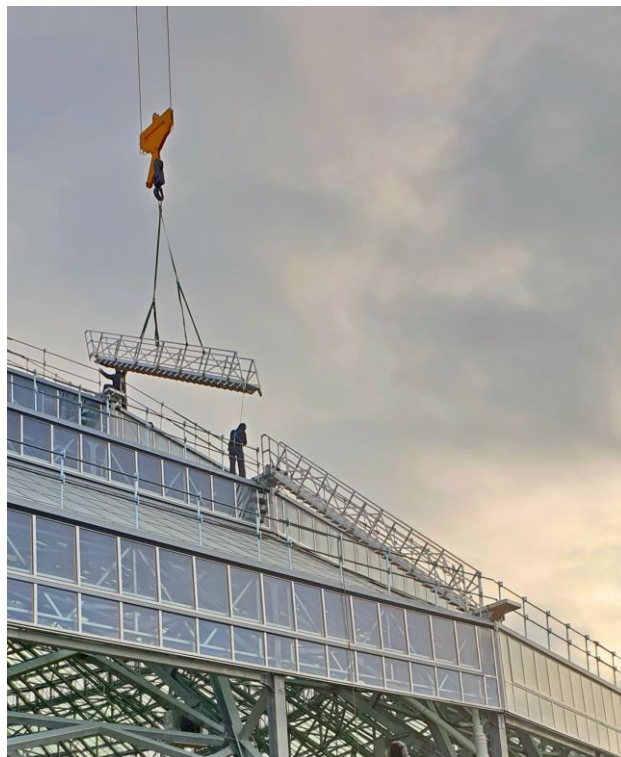

# Set of staircases and safety cage ladders on dome

Turnkey delivery of three aluminum staircases for access on the Beauval zoo dome, accessible through safety cage ladders. Twelve ladders for descending into the gutters complete the achievement.

Each staircase is composed of:

- five staircase modules,
- a staircase module with small inclination angle,
- six intermediary landing platforms with two security gates each,
- a landing platform with safety gate.

# Set of staircases and safety cage ladders on dome